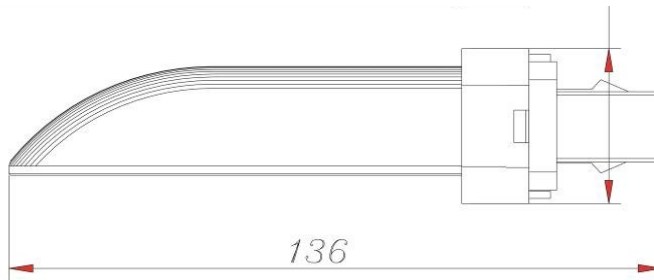

Product Specification/产品规格书

Product Name/名称:G24 Light 5W

Base Type/综合描述

Base(Standard designation)/灯座 G24
RoHS Yes

Specification---Electrical/技术---电参数

Construction Current/电流 28mA
Nominal wattage/输出功率 5W
Nominal Voltage/输入电压 AC 220V-240V

Specification---Mechanical/技术---形状

Total size/总尺寸 34*34*136mm

Specificaiton---Rated Life/技术---寿命

Rated Life/预计寿命 40,000 hours
Ambient Temperature/环境温度 (-20 to 40)°C

Specification---Light Range/技术---光参数

Colour temperature/色温 Warm(3200K)/Cool(6500K)
Dimmable/能否调光 No
Luminous flux/光流量 Warm(255 lm)Cool(300 lm)
Luminous Efficacy/光效 Warm(51 lm/W)Cool(60 lm/W)
Beam angle/光束角度 180°

Packaging/包装

Packing Size/Wgt per Piece 35*35*142mm/190g
Qty per box 100pcs
Packing Size/Wgt per Box

Options/可选配置

Color Designation/灯光色调 Warm White/Cool White
Enclosure/灯罩 Glass
Base Type/灯座 G24