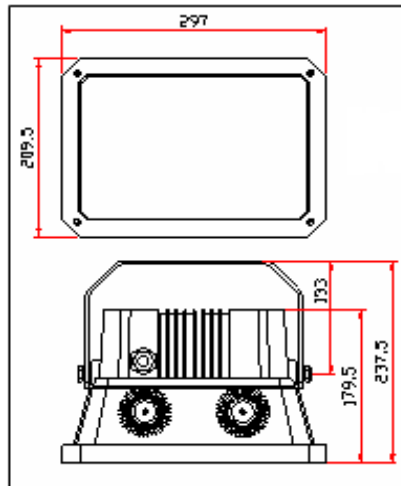

Product Specification/产品规格书

Product Name/名称: Flood Light 36W

Base Type/综合描述

Base(Standard designation)/灯座

RoHS Yes

Specification---Electrical/技术---电参数

Construction Current/电流 DC 350 mA

Nominal wattage/输出功率 36W

Nominal Voltage/输入电压 AC110~240V

Specification---Mechanical/技术---形状

Total size/总尺寸 297*209.5*237.50mm

Specificaiton---Rated Life/技术---寿命

Rated Life/预计寿命 50000hours

Ambient Temperature/环境温度 (-20 to 50)°C

Specification---Light Range/技术---光参数

Colour temperature/色温 Warm(3200K)/Cool(6500K)

Dimmable/能否调光 No

Luminous flux/光流量 Warm(3600 lm)Cool(3960 lm)

Luminous Efficacy/光效 Warm(100 lm/W)Cool(110 lm/W)

Beam angle/光束角度 120°

Packaging/包装

Packing Size/Wgt per Piece 310*220*200mm/4kg