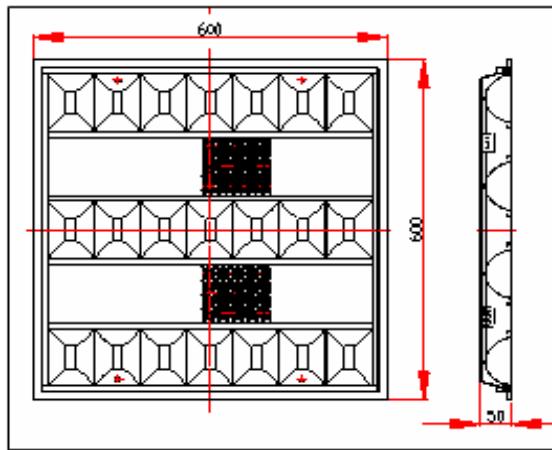

Product Specification/产品规格书

Product Name/名称:Ceiling Light Set 600

Base Type/综合描述

Base(Standard designation)/灯座

RoHS Yes

Specification---Electrical/技术---电参数

Construction Current/电流 DC 350 mA

Nominal wattage/输出功率 42W

Nominal Voltage/输入电压 AC110~240V

Specification---Mechanical/技术---形状

Total size/总尺寸 600*600*50mm

Specificalton---Rated Life/技术---寿命

Rated Life/预计寿命 50000hours

Ambient Temperature/环境温度 (-20 to 50)°C

Specification---Light Range/技术---光参数

Colour temperature/色温 Warm(3200K)/Cool(6500K)

Dimmable/能否调光 No

Luminous flux/光流量 Warm(4200 lm)Cool(4620 lm)

Luminous Efficacy/光效 Warm(100 lm/W)Cool(110 lm/W)

Beam angle/光束角度 120°

Packaging/包装

Packing Size/Wgt per Piece 615*60*615mm/3kg